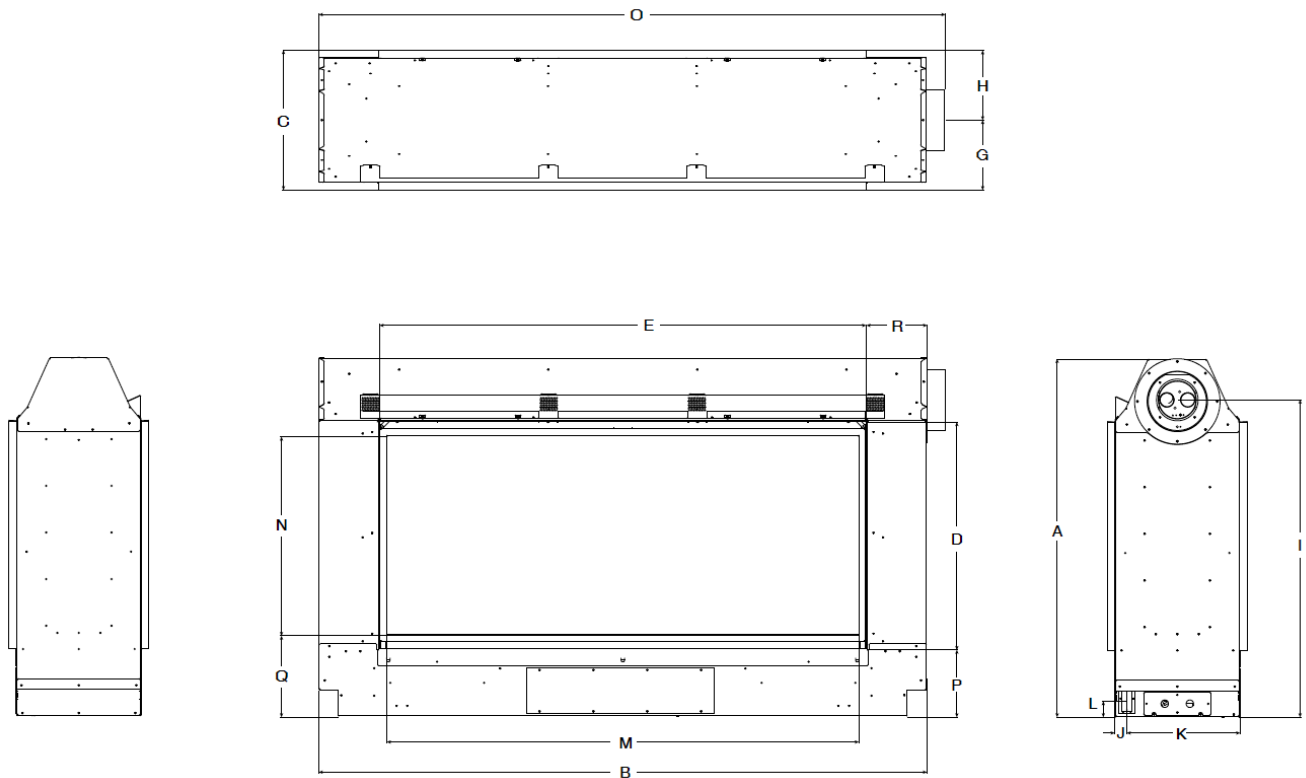

DVLXB55BP90N

Single-Sided Barrier-Screen Direct-Vent Fireplace

FEATURES & BENEFITS

- Combustible material can be brought right up to the opening
- No special framing requirements
- Included dual blower heat distribution
- Power vented for installation flexibility
- Remote control programmable LED under-lighting
- Multi-function remote control with variable flame height adjustment
- Fine mesh barrier screen

SPECIFICATIONS

- Up to 45,000 BTUs (Nat)
- 53 1/2 x 24-inch ceramic glass viewing area
- 4 x 6-inch DuraVent
- Requires power vent

DVLXB55BP90N

Dimensions (in inches)			
A	39 1/4	J	1 11/32
B	66 5/8	K	12 13/32
C	15 1/8	L	1 3/4
D	24 15/16	M	51 23/32
E	53 5/16	N	31 13/16
F	10 23/32	O	68 21/32
G	7 21/32	P	7 3/8
H	7 15/32	Q	8 29/32
I	34 25/32	R	6 21/32

Empire is committed to continuous product improvement; specifications are subject to change without notice. Dimensions in this brochure are approximate; read and follow the framing dimensions in the owners manual supplied with your Empire product. Flame size, shape, and color will vary from photos. Our mantels feature natural veneers and hand-rubbed finishes – wood grain and color will vary. Adjust light levels and use "natural light" incandescent bulbs to enhance the dramatic look for your wooden mantel.